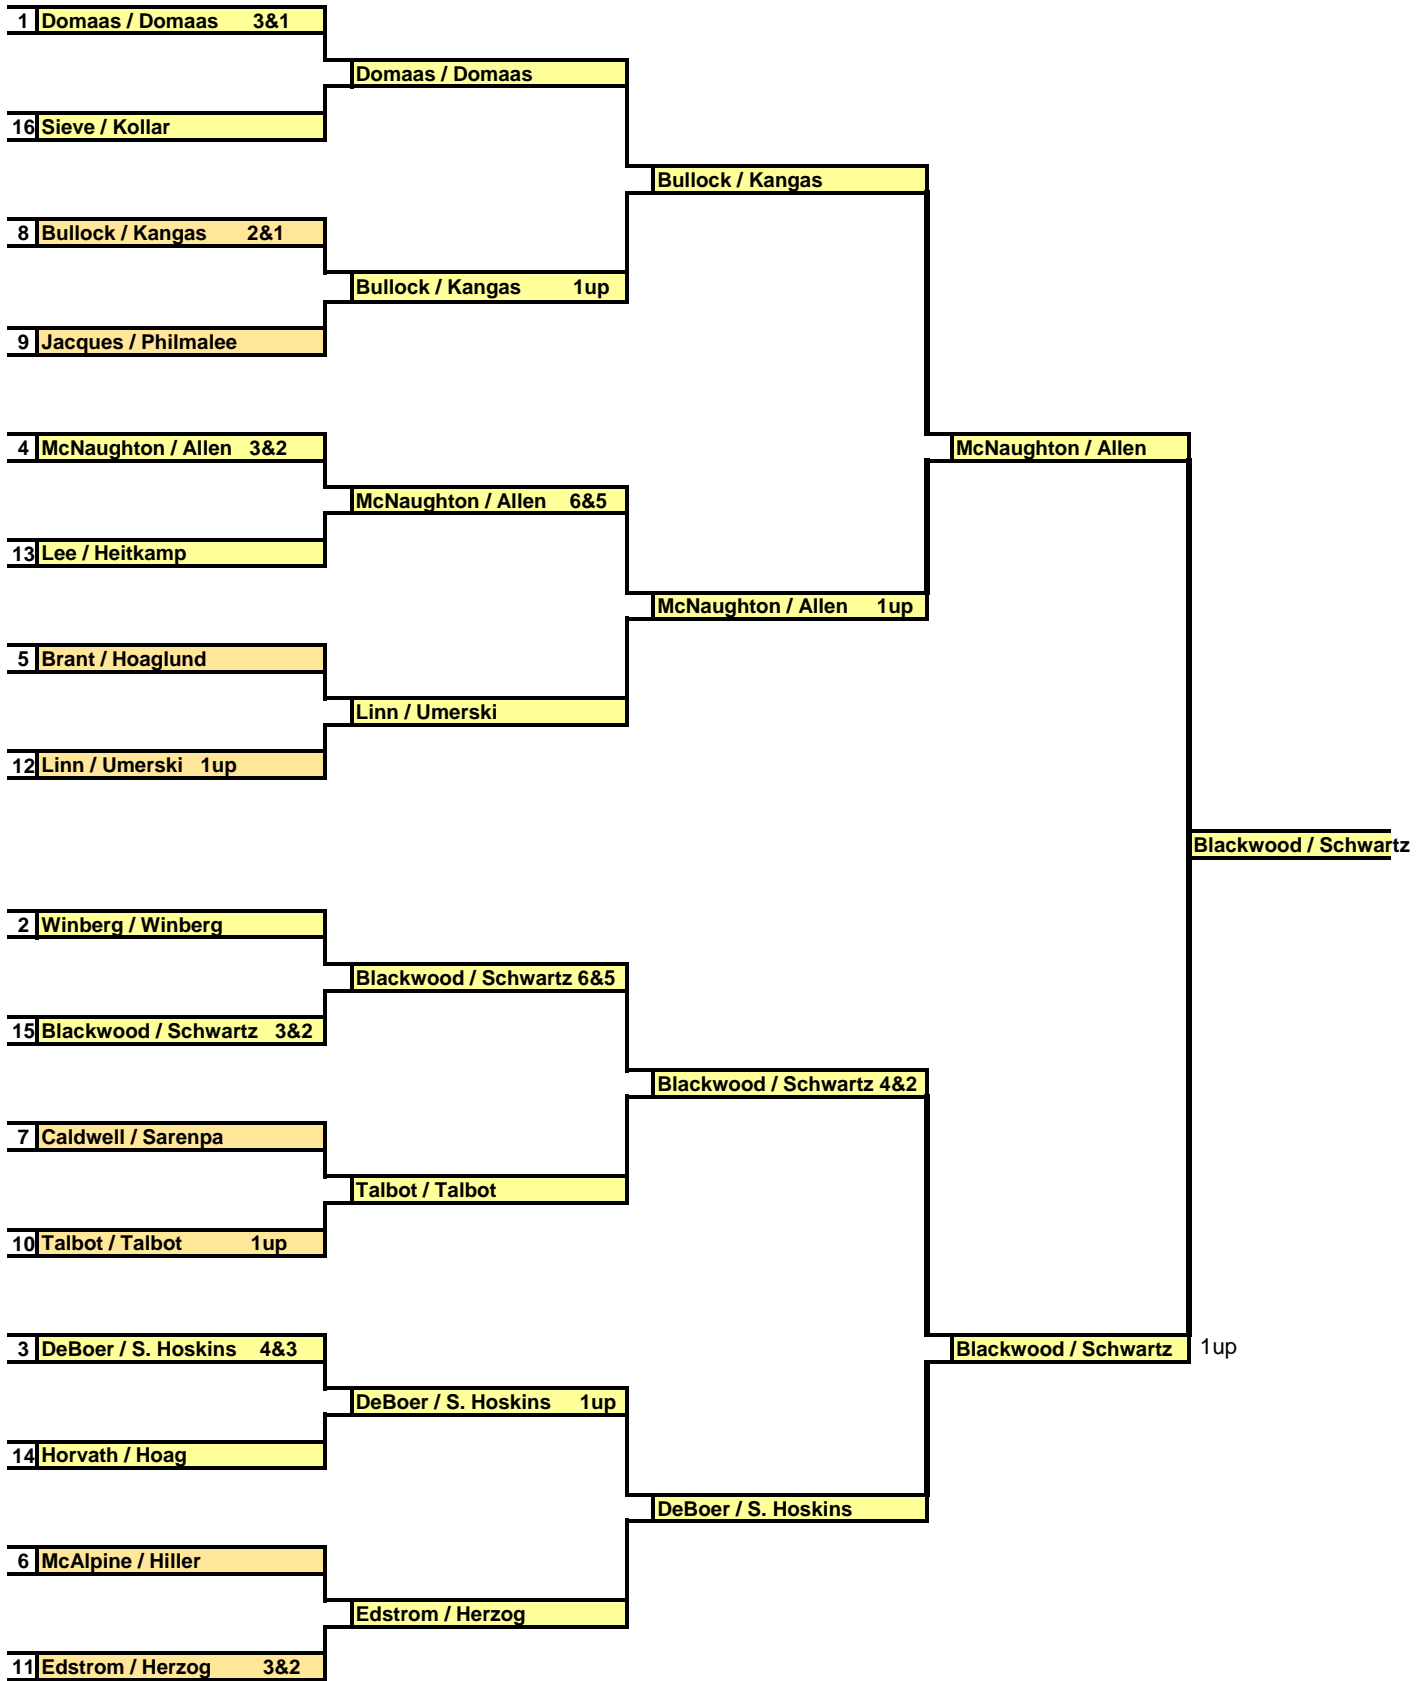

Wednesday Classic 2023

Complete Round by 6/15

Complete Round by 7/15

Complete Round by 8/15

Complete Round by 9/15

180
 160
 160
 160
 160
 820

PAID	PAID	PAID	PAID	PAID
\$10 per team = \$160	\$20 per team = \$160	\$40 per team = \$160	\$80 per team = \$160	\$180 Per team = \$180
5 Fox points per team	10 Fox pts per team	15 Fox pts per team	20 Fox pts per team	Total = \$820 25 Fox pts per team Fox Cup Entry