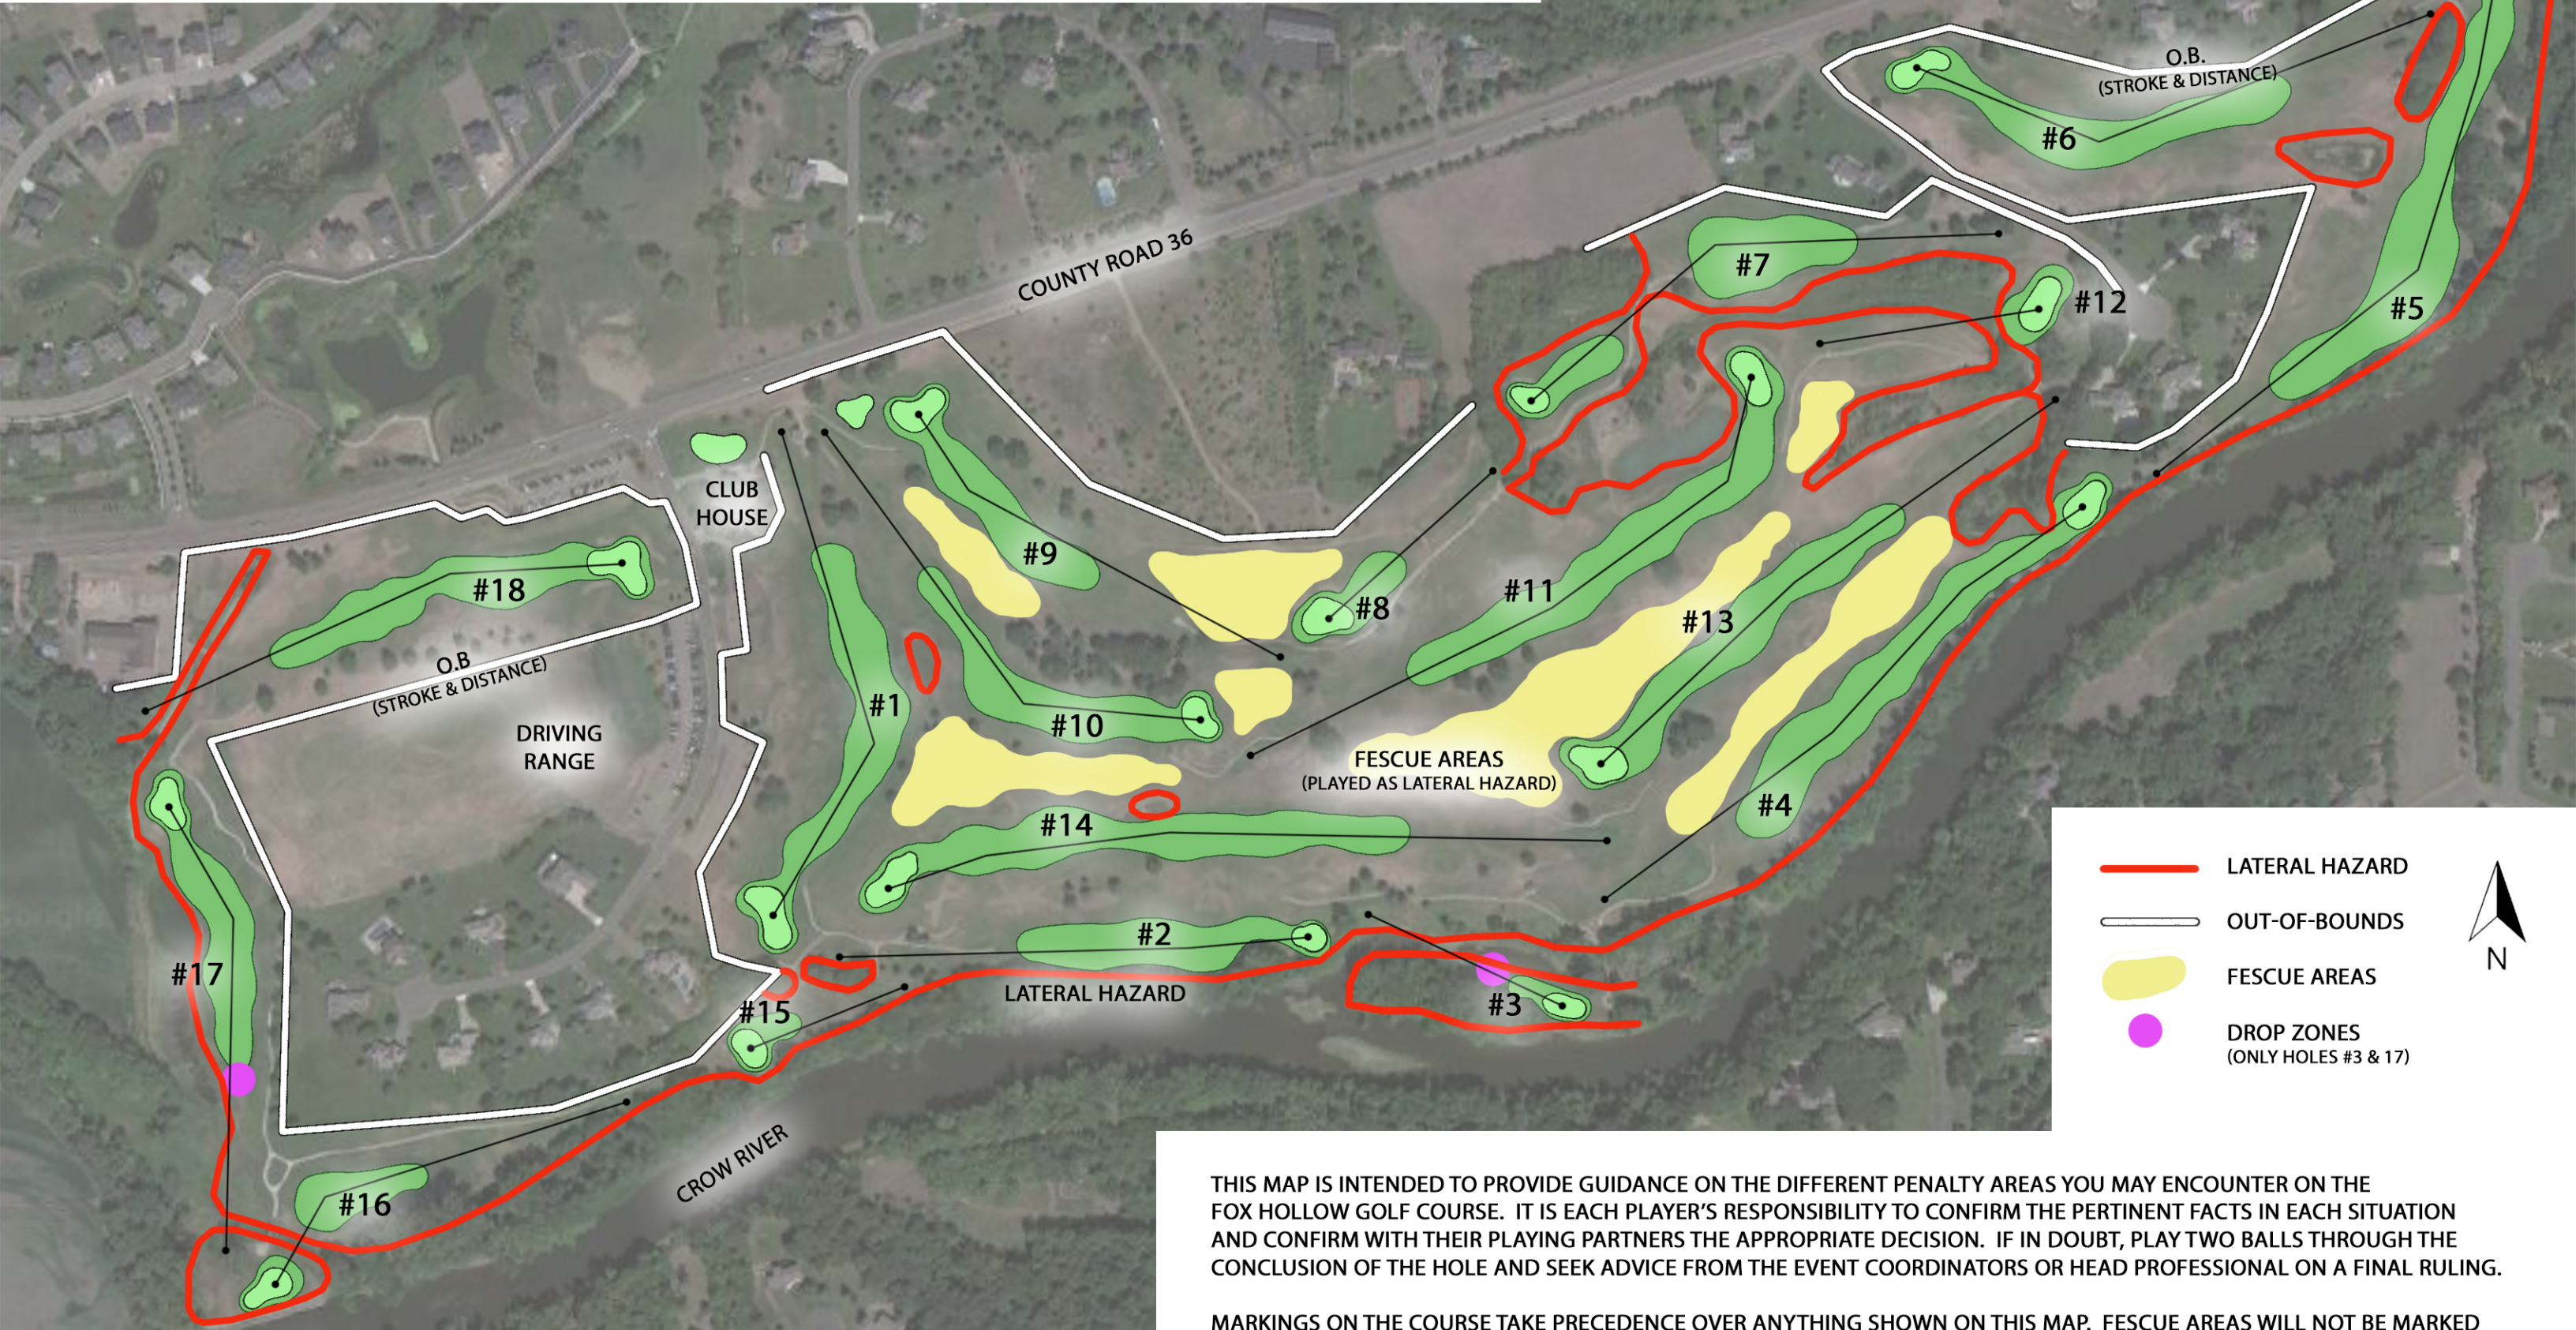

FOX HOLLOW GOLF COURSE

COURSE MAP AND PENALTY AREAS

THIS MAP IS INTENDED TO PROVIDE GUIDANCE ON THE DIFFERENT PENALTY AREAS YOU MAY ENCOUNTER ON THE FOX HOLLOW GOLF COURSE. IT IS EACH PLAYER'S RESPONSIBILITY TO CONFIRM THE PERTINENT FACTS IN EACH SITUATION AND CONFIRM WITH THEIR PLAYING PARTNERS THE APPROPRIATE DECISION. IF IN DOUBT, PLAY TWO BALLS THROUGH THE CONCLUSION OF THE HOLE AND SEEK ADVICE FROM THE EVENT COORDINATORS OR HEAD PROFESSIONAL ON A FINAL RULING.

MARKINGS ON THE COURSE TAKE PRECEDENCE OVER ANYTHING SHOWN ON THIS MAP. FESCUE AREAS WILL NOT BE MARKED BUT A CLEARLY MOWN EDGE SHOULD BE USED AS THE DETERMINING FACTOR TO BE CONFIRMED BY YOUR PLAYING PARTNERS.